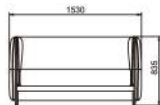

BREAKOUT FURNITURE

Edition 1

 SIEMATRIX

Exclusively By:

utopia
OFFICE SOLUTIONS

NEW
SHAPES
OF
DESIGN

Gabbiano

Francesco Favaretto
Italy