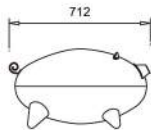

Pig

Francesco Favaretto
Italy

Saddle

Closestool

Bread

Spanner

MysticT

M1